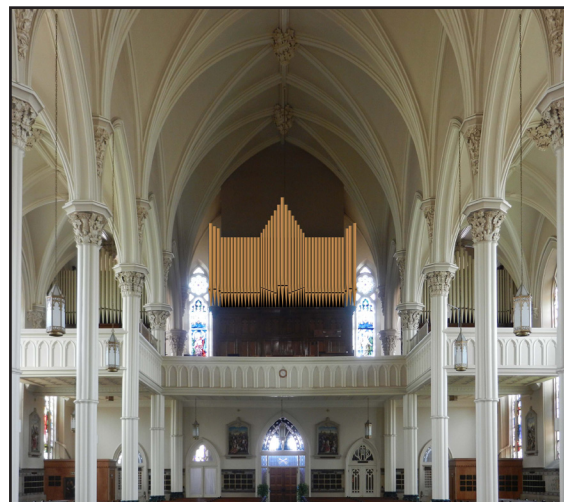

1184 Woodland St. SW  
 Hartsville, Ohio 44632  
 330-877-8800  
 EMAIL: cek@keggorgan.com  
 www.keggorgan.com

St. Peter Catholic Church  
 Canton, Ohio  
 2015  
 2 manuals, 20 ranks

Great

Violone 16'  
 Principal 8'  
 Hohlf flute 8'  
 Viole 8'  
 Viole Celeste TC 8'  
 Octave 4'  
 Spillflute 4'  
 Fifteenth 2'  
 Sesquialtera II  
 Mixture IV  
 Trumpet 8'  
 Oboe 8'  
 Chimes (Echo)  
 Great 4  
 Swell to Great 16  
 Swell to Great 8  
 Swell to Great 4

Existing case retained. New facade pipes to complement  
 original side cases and facades.  
 Console interior in black walnut.