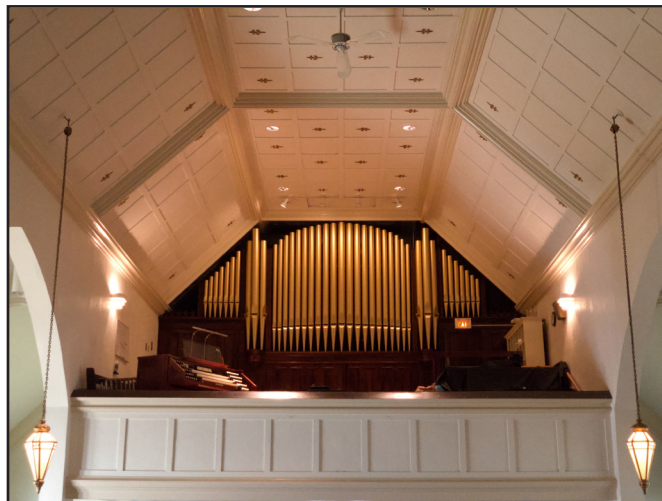

Our Lady of Czenstochowa Church
Coventry, Rhode Island, 2019
3 manuals, 22 ranks

Great

8' Principal
8' Concert Flute
8' Dulciana
8' Unda Maris
4' Octave
4' Harmonic Flute
2' Fifteenth
IV Mixture
8' Trumpet (Sw)
8' Clarinet
Chimes (Prepared)

Swell

16' Gedeckt
8' Diapason
8' Rohrflute
8' Voile d'Orchestre
8' Salicional
8' Voix Celeste
4' Principal
4' Spitzflute
2²/₃' Nazard
2' Flute
1³/₅' Tierce
1¹/₃' Larigot
III Mixture
16' Trumpet
8' Trumpet
8' Oboe
8' Vox Humana
4' Clarion
Tremulant

Choir

8' Concert Flute
8' Dulciana
8' Unda Maris
8' Voile d'Orchestre (Sw)
8' Salicional (Sw)
8' Voix Celeste (Sw)
4' Principal
4' Harmonic Flute
2' Octave
V Cornet (Sw)
8' Oboe (Sw)
8' Clarinet
Tremulant

Pedal

32' Resultant
16' Bourdon
16' Violone (Sw)
16' Gedeckt (Sw)
8' Principal
8' Bourdon
8' Rohrflute (Sw)
8' Salicional (Sw)
4' Choral Bass
32' Harmonics
16' Trumpet (Sw)
8' Trumpet (Sw)
4' Clarinet (Gt)

Existing case and facade retained.
Entire organ enclosed except the Pedal 16' Bourdon.

3 Manual stepped terrace draw knob movable console.
All standard American couplers.
Bone and rosewood manual keys.
Console interior in black walnut.
Pakkawood stop knobs
Unlimited combination memories.
High-resolution performance recording.
Great-Choir expression pedal
Swell expression pedal
2 memory adjustable Crescendo pedal